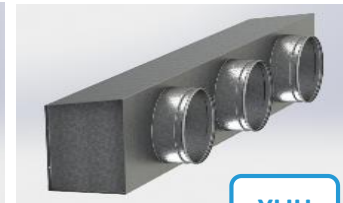

YFCN

YLIH

JTH openable / w filter

PLD rec

YLIH rec

Double slot plenum

Conical diffusers

With front plate

With wax-bulb

With electrical actuator

Swirl diffusers

DCS spec

JTH 595/395

JTH OB spigot

Chilled beams

CBX with deflectors

Other

JTH front spec

Perforated front

Multi PRA