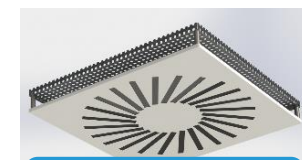

YFCN

YLIH

JTH openable / w filter

PLD rec

YLIH rec

Double slot plenum

Conical diffusers

With front plate

With wax-bulb

With electrical actuator

Swirl diffusers

DCS spec

JTH 595/395

JTH OB spigot

Chilled beams

CBX with deflectors

Other

JTH front spec

Perforated front

Multi PRA