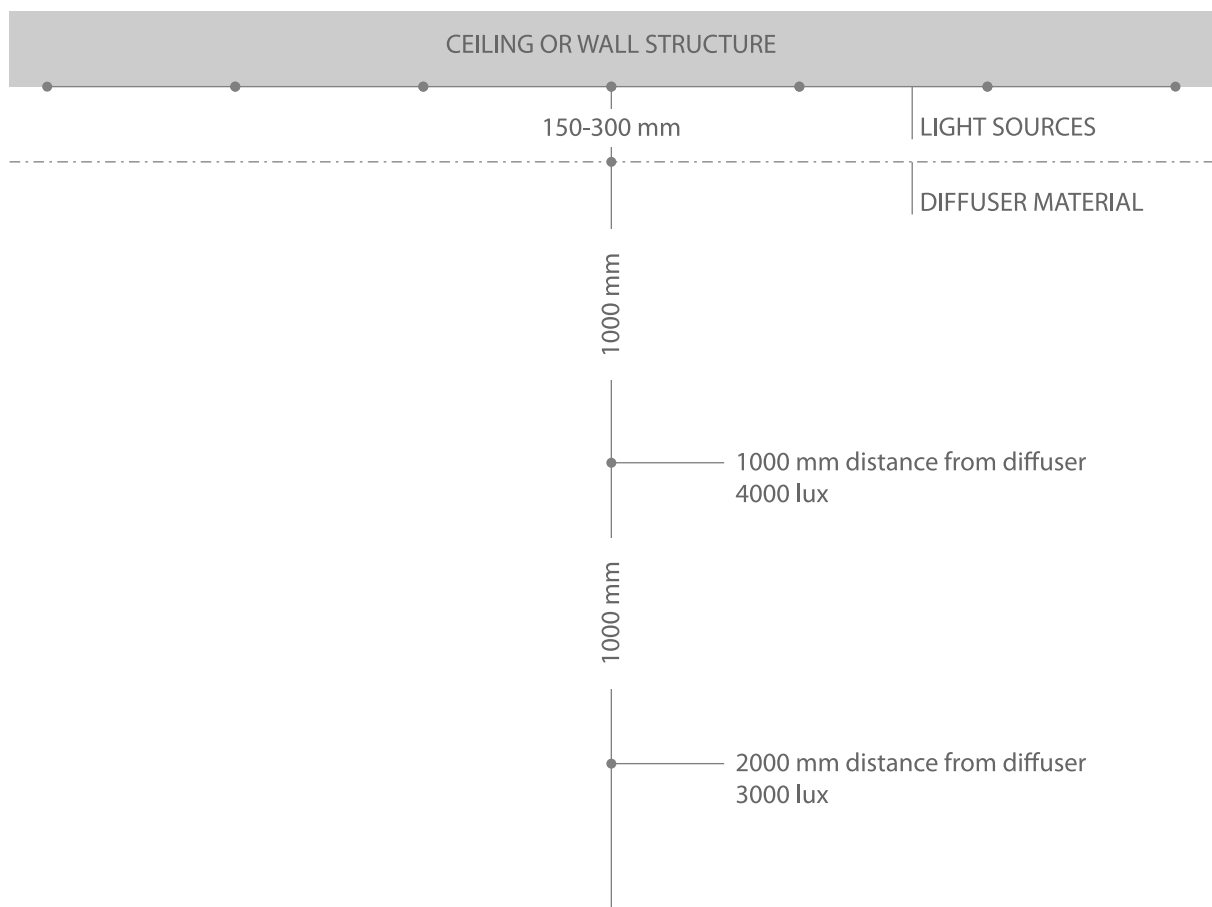

LC LIMITLESS

LC Limitless is a custom solution that offers the widest architectural freedom. LC Limitless enables light fields of any size. Large light surfaces have minimal glare and they are immersive.

Like all Light Cognitive products, Limitless is dynamic with all hues of the sky and natural color rendering. Its multiple areas work seamlessly together.

SPECIFICATIONS

TYPE OF INSTALLATION: General lighting & virtual window/skylight

MOUNTING: Recessed ceiling or wall

WIDTH: 50 cm increments

HEIGHT: Minimum 100 cm

DEPTH: Minimum 15 cm

AREA: Starting from 6 sqm

LIGHT SOURCE: Light Cognitive LED module (G5) Made in Finland

CONTROL: Sky Player app (iOS or Android), Casambi (Bluetooth wall switch), Dali Type 8

POWER INPUT: 100-240V AC 50/60Hz

MAXIMUM POWER CONSUMPTION: 200 W/m²

TYPICAL POWER CONSUMPTION: 100 W/m²

IP CLASS: IP 20