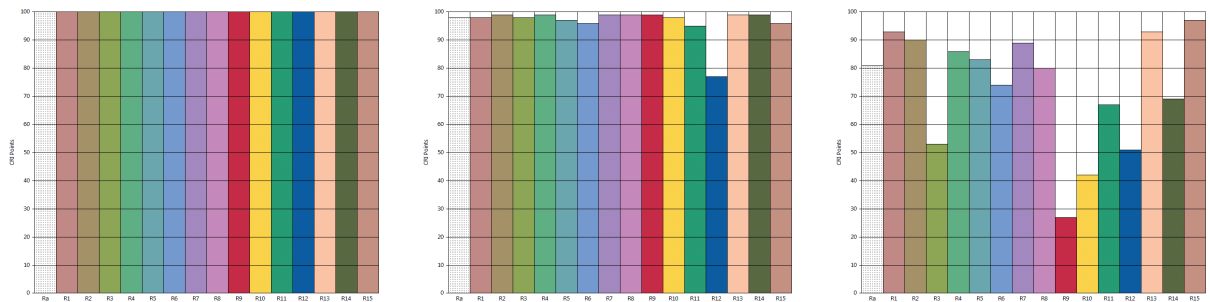

## SPECTRA AT MID DAY\*

Daylight

LC

Standard fluorescent

## COLOR RENDERING

Daylight

LC

Standard fluorescent

\* Please note that the spectrum in LC lighting changes dynamically during the day, controlled by Sky Player.