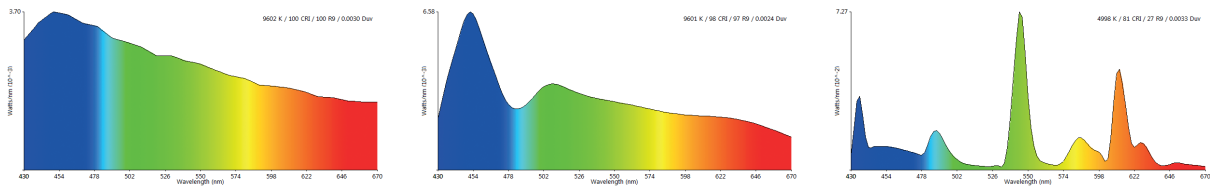

About Natural Light

“In the absence of natural light, an electric light should try and mimic daylight as closely as possible.”

Dr. Steven Lockley, Harvard Medical School

Natural light is essential in the maintenance of our normal physiology and health because it keeps the body’s internal 24-hour clock in time.

The LC lighting technology is designed to reproduce the spectrum of natural daylight as closely as possible. This is achieved by first measuring the natural spectrum, modelling the physics of light and then transforming it into the advanced light programs that are at the core of each LC product.

SPECTRA AT MID DAY*

Daylight

LC

Standard fluorescent