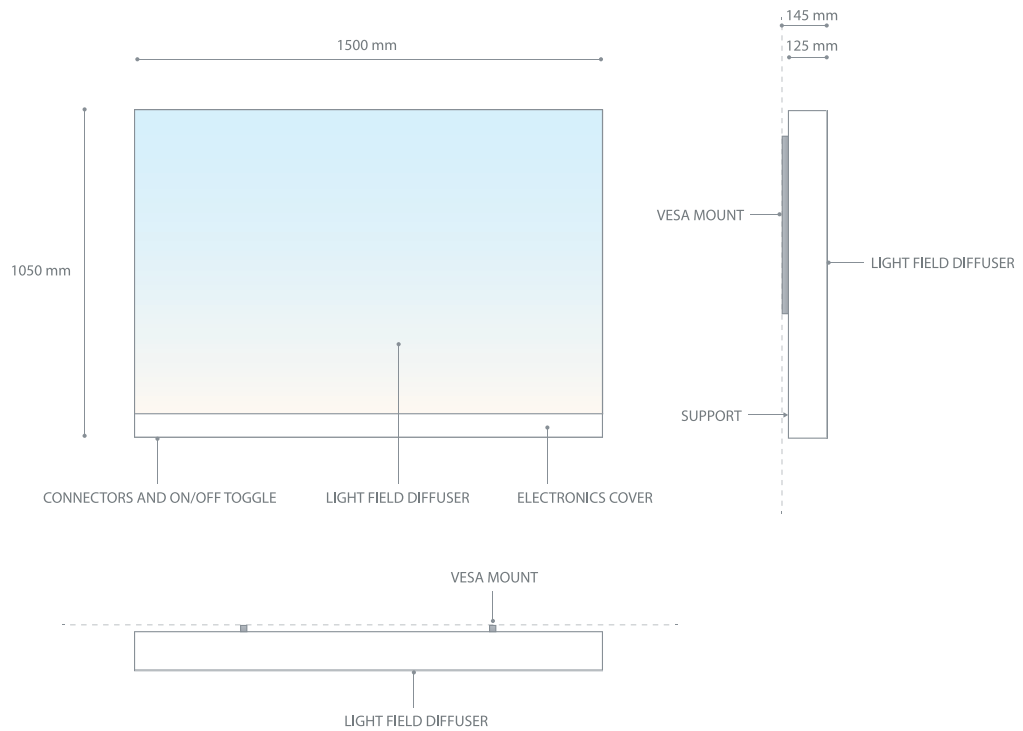

SPECIFICATIONS

TYPE OF INSTALLATION: Supplemental light & virtual window

MOUNTING: Wall or stand installation with VESA mount

WIDTH X HEIGHT: 1500 mm x 1050 mm

DEPTH: 125 mm & floating 20 mm
VESA attachment

WEIGHT: 30 kg

LIGHT SOURCE: Light Cognitive LED module (G5) Made in Finland

CONTROL: Sky Player app (iOS or Android), Casambi (Bluetooth wall switch), Dali Type 8

POWER INPUT: 100-240V AC 50/60Hz

MAXIMUM POWER CONSUMPTION: 320 W

TYPICAL POWER CONSUMPTION: 180 W

LIGHT INTENSITY AT 1 M: 2980 lux

IP CLASS: IP 20